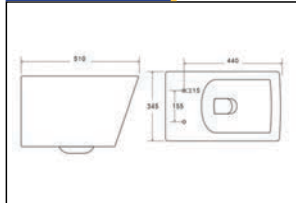

Wall Hung Toilet

ZACH

One Piece Toilet

Wall Hung Toilet

Note :

- Some models may have slight dimensional variation
- Chances of slight colour variation are there in ceramics due to printing limitations.