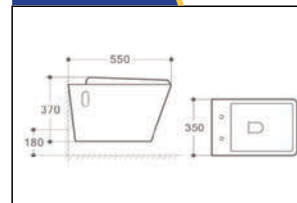

Wall Hung Toilet

ZIVA

One Piece Toilet

Wall Hung Toilet

Note :

- Some models may have slight dimensional variation
- Chances of slight colour variation are there in ceramics due to printing limitations.