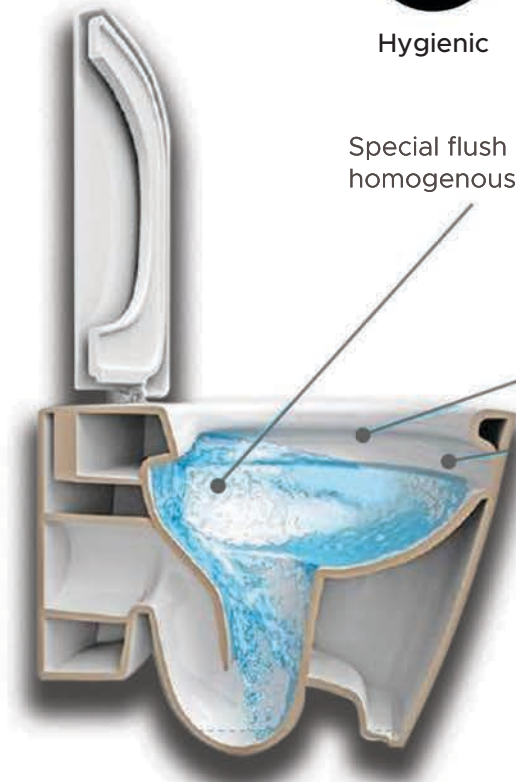

# RIMLESS TECHNOLOGY

Rimless is an innovative solution that simplifies cleaning. The rimless toilets are specially designed without an inner rim, thus no place for dirt and germs to hide. The rimless toilet is the perfect solution for those who appreciate hygienic and cleanliness.

## PERFECT CLEAN SOLUTIONS

 Less Bacteria

STANDARD WC

WC WITH PARTLY ELIMINATED RIM

RIMFREE WC

Lamit rimless technology is an innovative design that enables water to distribute more efficiently, covering the entire perimeter of the pan, providing a more effective flush than a conventional pan.

Hygienic

Easy Cleaning

Power Flush

No Rim

Special flush system  
homogenous water distribution

perfect bowl design  
removed the channels

strict hygiene with easy to  
clean & smooth surface

## EASY TO CLEAN

Lamit Rimless technology powerfull rinses the whole bowl clean with every flush and its gentle curved shape make it easy to wipe with minmum effort

**Lamit**<sup>®</sup>  
SANITARYWARE & FITTINGS