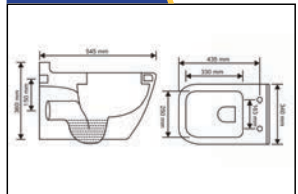

Wall Hung Toilet

PETRA

One Piece Toilet

Wall Hung Toilet

Note :

- Some models may have slight dimensional variation
- Chances of slight colour variation are there in ceramics due to printing limitations.