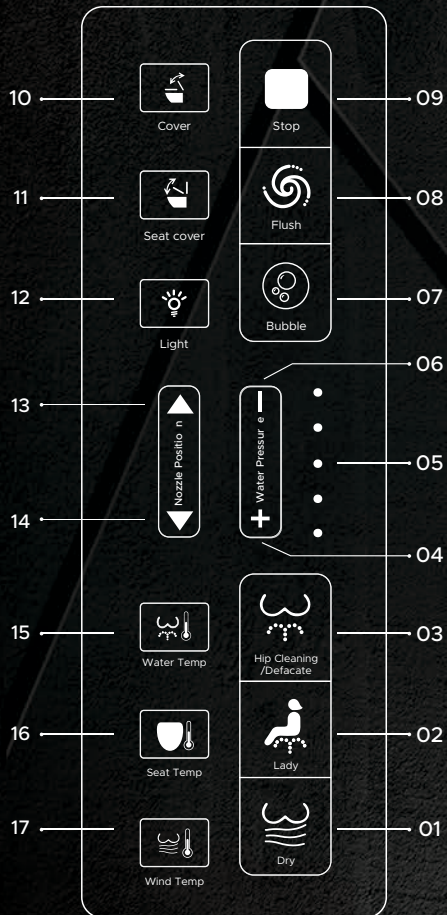

Hygienic

Easy Cleaning

Power Flush

No Rim

Special flush system  
homogenous water distribution

perfect bowl design  
removed the channels

strict hygiene with easy to  
clean & smooth surface

## EASY TO CLEAN

Lamit Rimless technology powerfull rinses the whole bowl clean with every flush and its gentle curved shape make it easy to wipe with minmum effort

**Lamit**<sup>®</sup>  
SANITARYWARE & FITTINGS

# SMART TOILET FOR INTELLIGENT CARE

Size : 680 x 390 x 480 mm  
Roughing - IN 300mm

## REMOTE CONTROL KEY DESCRIPTION

- 01. Dry
- 02. Women Wash
- 03. Hip wash/Defaecate
- 04. Water pressure adjust “+”
- 05. LED indicator
- 06. Water pressure adjust “-”
- 07. Bubble key
- 08. Flush
- 09. Stop/Power
- 10. Flip
- 11. Flip circle
- 12. Night Light
- 13. Backward
- 14. Forward
- 15. Water Temperature adjust
- 16. Seat Temperature adjust
- 17. Wind Temperature adjust